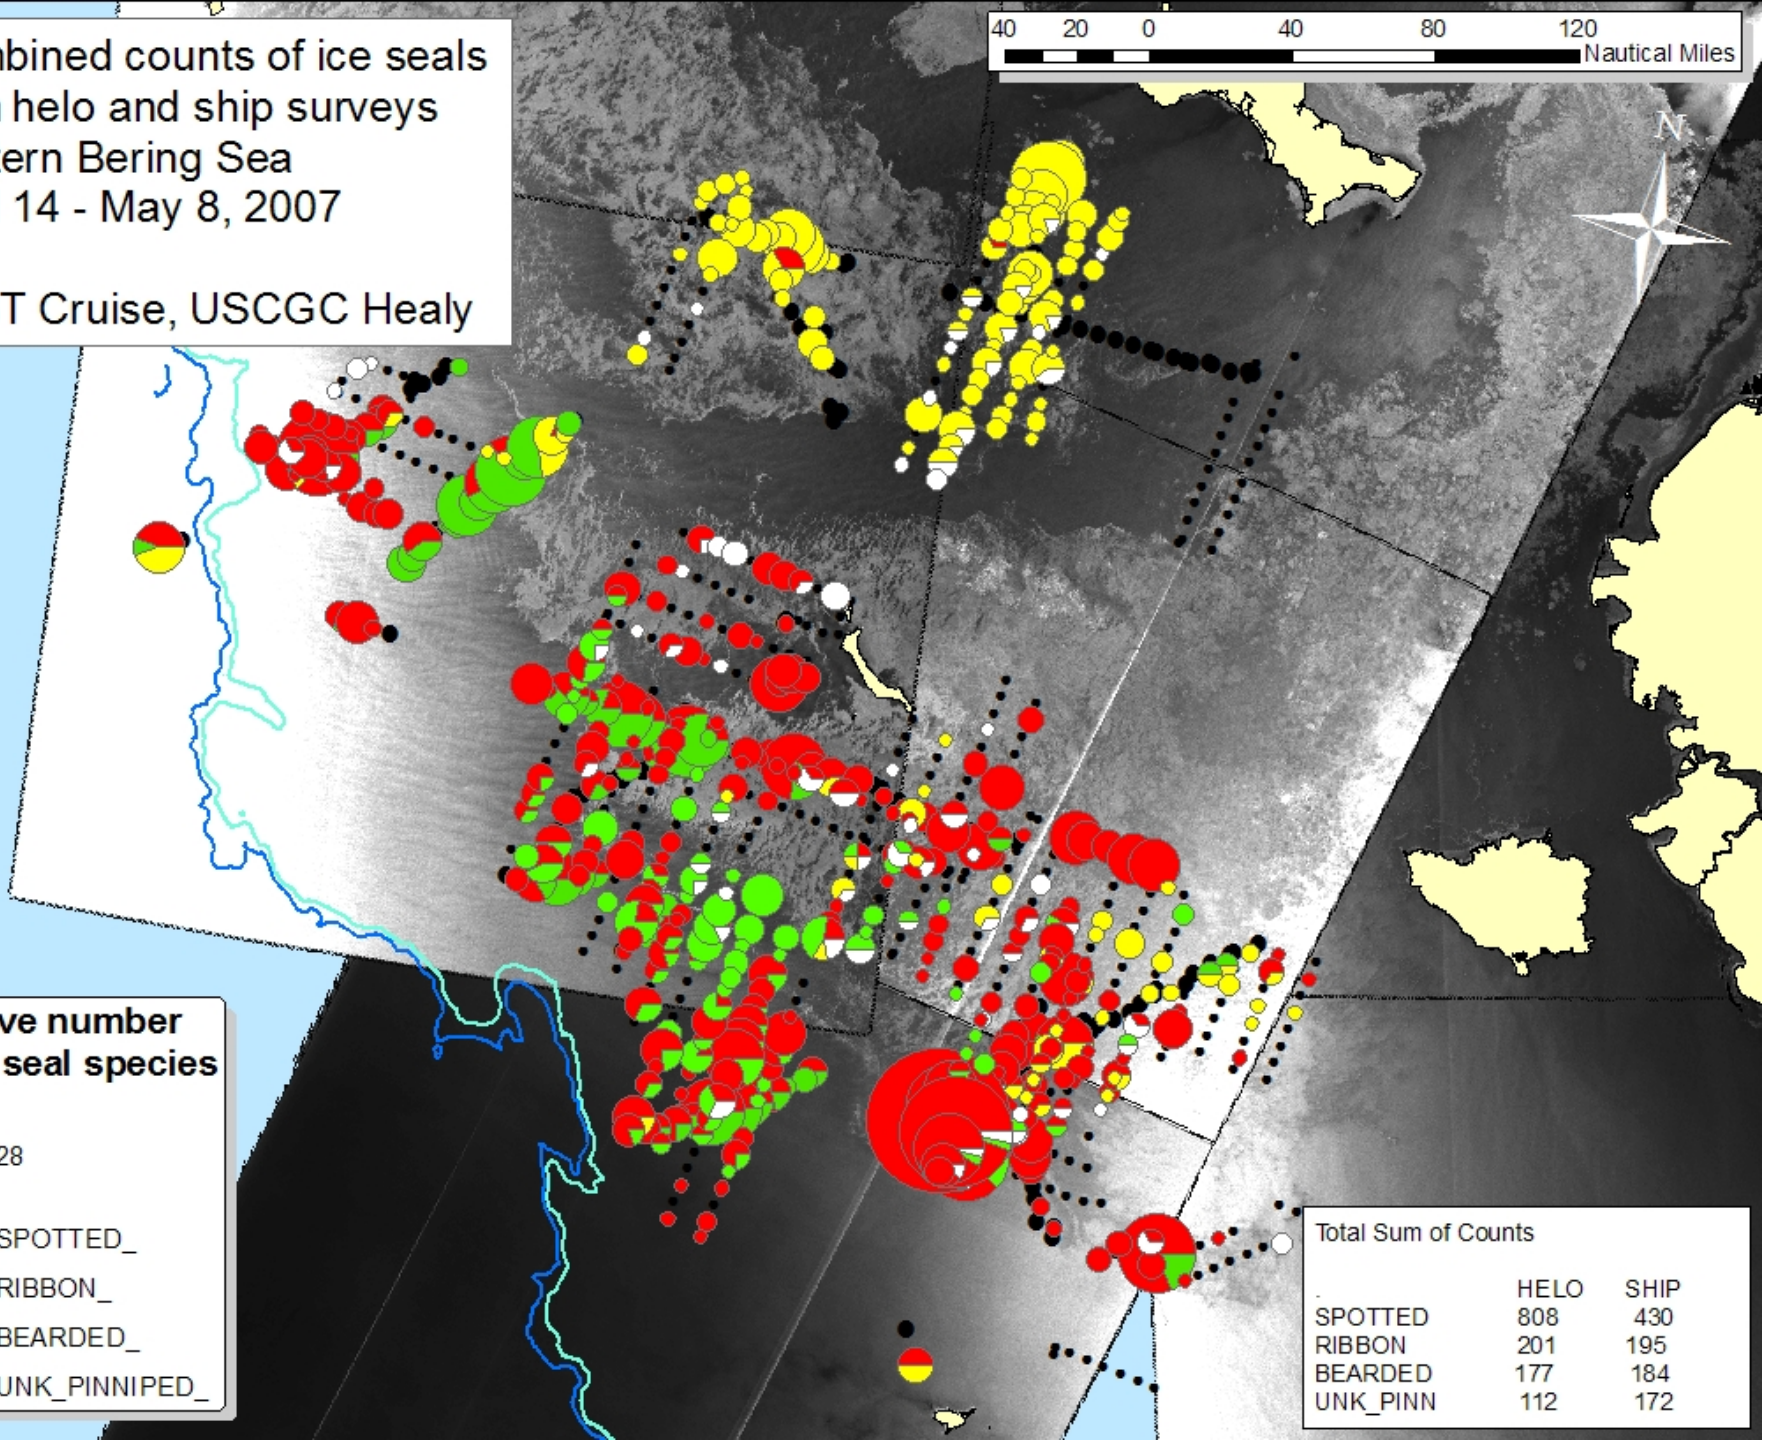

Combined counts of ice seals
 from helo and ship surveys
 Eastern Bering Sea
 April 14 - May 8, 2007

BEST Cruise, USCGC Healy

Relative number
 of ice seal species

Total Sum of Counts		
	HELO	SHIP
SPOTTED	808	430
RIBBON	201	195
BEARDED	177	184
UNK_PINN	112	172

Ribbon seals through Aug. 2007

Chukotsky

Alaska

© 2007 Europa Technologies

© 2007 ZENRIN
Image NASA

© 2007

**Spotted seals
through Aug. 2007**