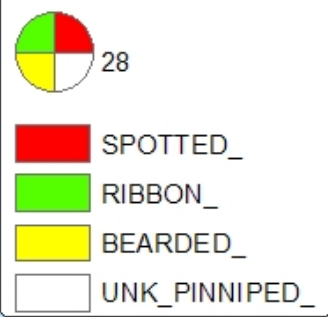

Combined counts of ice seals
 from helo and ship surveys
 Eastern Bering Sea
 April 14 - May 8, 2007

BEST Cruise, USCGC Healy

Relative number
 of ice seal species

Total Sum of Counts		
	HELO	SHIP
SPOTTED	808	430
RIBBON	201	195
BEARDED	177	184
UNK_PINN	112	172