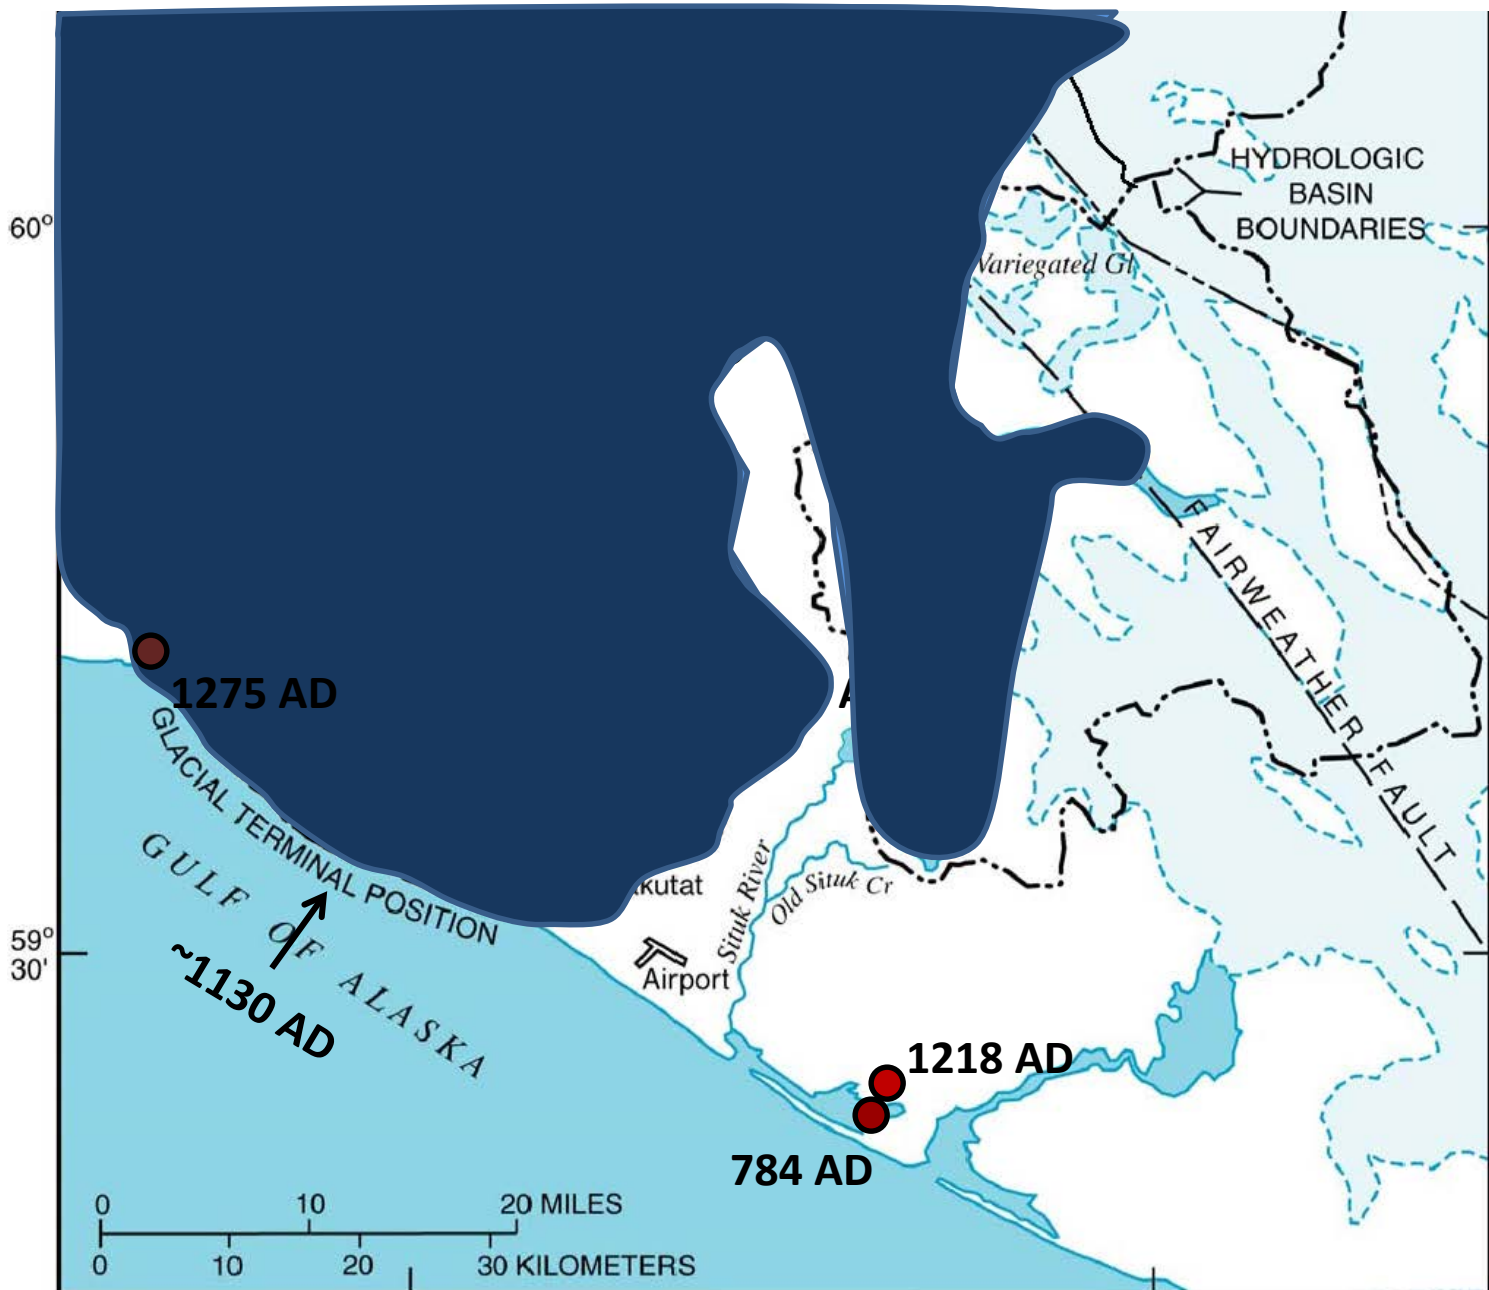

Glacial Retreat and the Cultural Landscape of Ice Floe Sealing at Yakutat Bay, Alaska

National Science Foundation , Arctic Social Sciences Program
2011 EAGER grant 1132295; 2012 Research Grant 1203417

Excavating a test trench in midden at the Tlákw.aan (Old Town) site, 2014