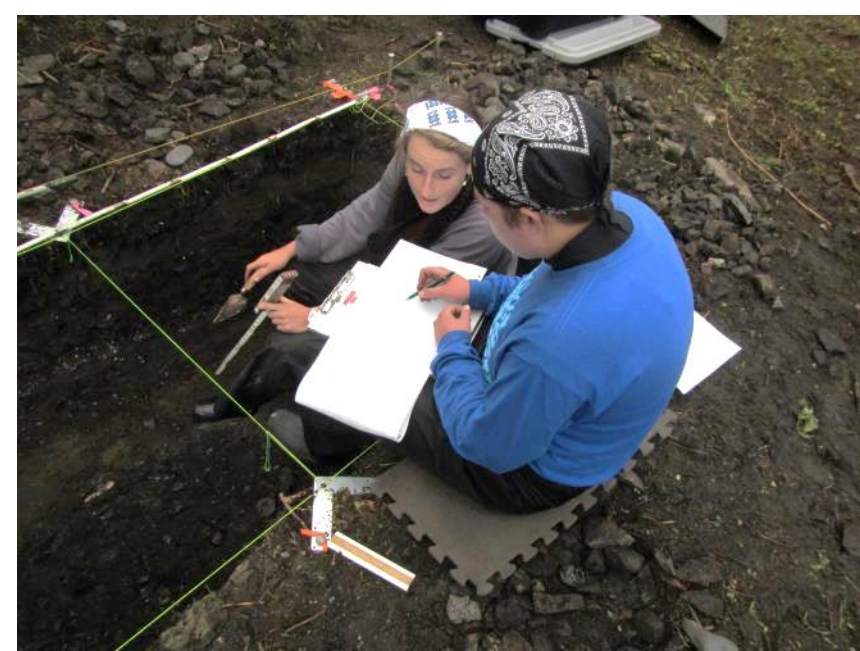

Glacial Retreat and the Cultural Landscape of Ice Floe Sealing at Yakutat Bay, Alaska

National Science Foundation , Arctic Social Sciences Program
2011 EAGER grant 1132295; 2012 Research Grant 1203417

Excavating a test trench in midden at the Tlákw.aan (Old Town) site, 2014