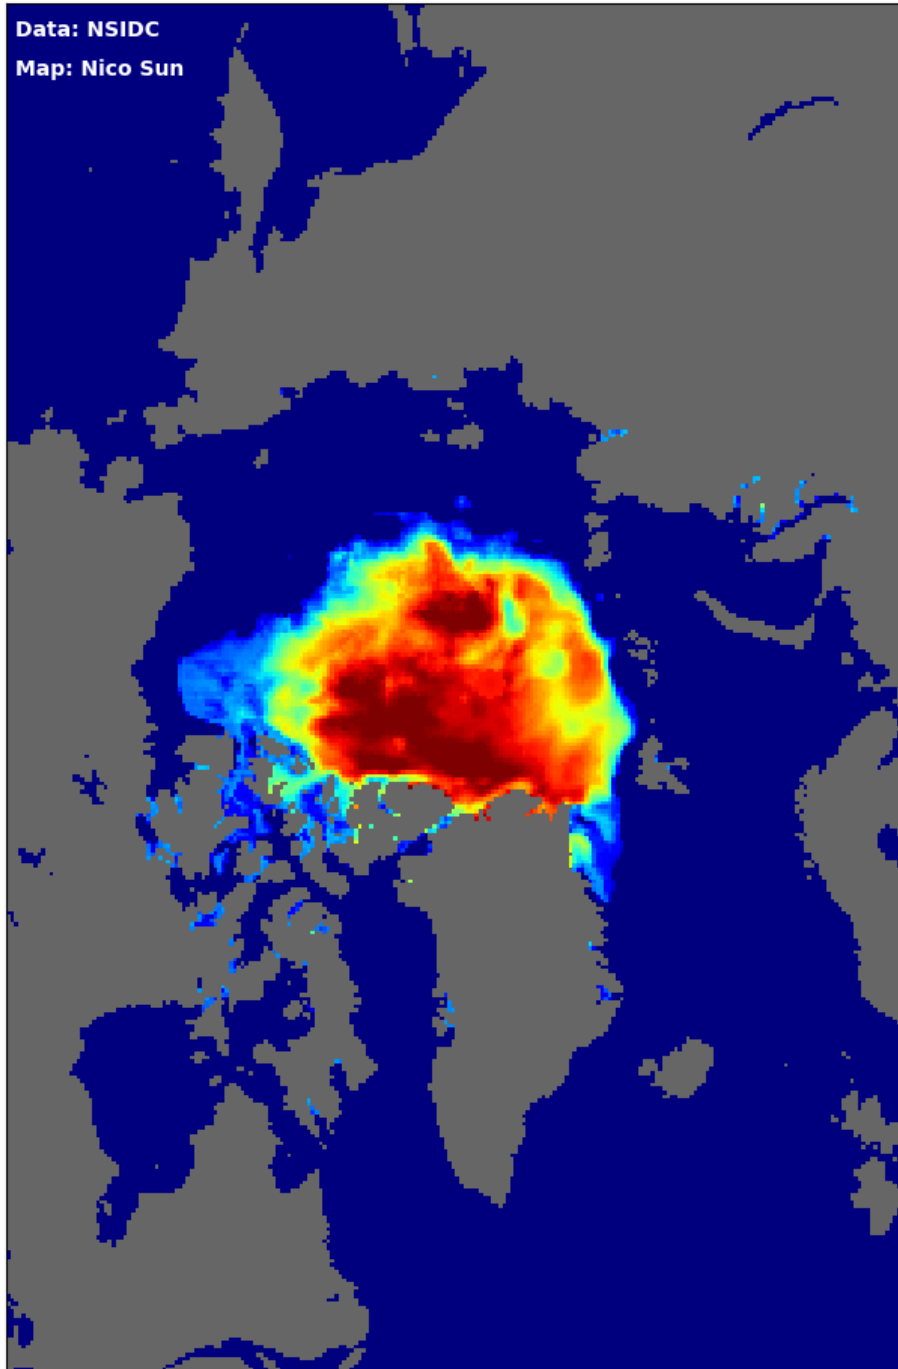

area forecast		
low	mid	high
2.093	2.645	3.056

Alaska
0.561

extent forecast		
low	mid	high
3.96	4.41	4.74

Mean_Forecast , Date: 20200925

Area: 2,769,297 km² / Extent: 4,529,237 km²